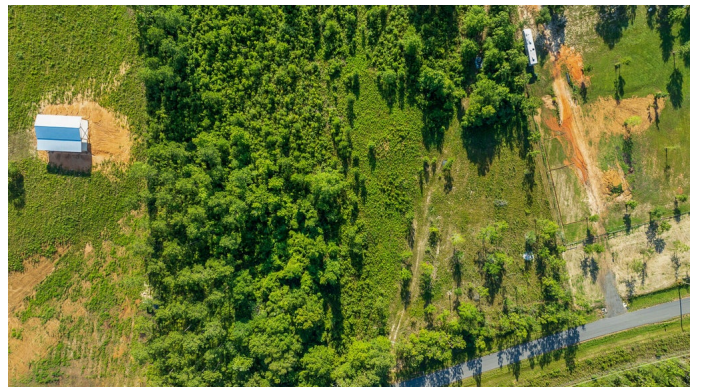

\$130,000 - 000 Tidwell Rd, Pace

MLS® #953001

\$130,000

Bedroom, Bathroom, 181,210 sqft
Residential Land on 4.16 Acres

None, Pace, FL

Looking for the perfect land to build your dream home on? Look no further! These 4.16 acres in Pace are high and dry, and they're waiting for you to make your dreams a reality.