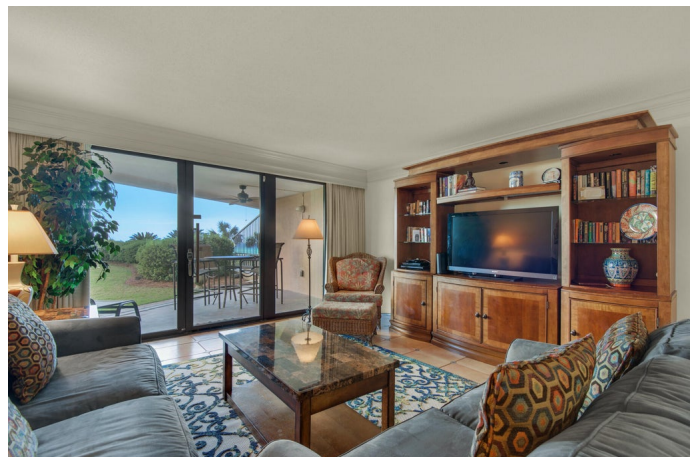

Experience beachfront living at its finest with this stunning ground floor condominium in the desirable Edgewater Beach Resort. Boasting incredible views of the Gulf of Mexico, this spacious 2-bedroom, 2-bathroom unit offers the perfect blend of beauty and convenience. Upon entering, you'll be greeted by an open and airy layout, with the living area seamlessly flowing into the dining space and kitchen. The oversized patio, accessible directly from the unit, serves as an extension of your living space and provides easy access to an expansive "backyard" area, just steps away from the pools and private beach. Ideal for entertaining, the well-appointed kitchen features modern appliances, ample cabinetry, and a convenient breakfast bar. Whether you're hosting a dinner party or enjoying a quiet meal with loved ones, the dining area offers a picturesque backdrop of the Gulf.

The master suite is a true retreat, complete with a private ensuite bathroom and direct access to the patio. The second bedroom is equally inviting, and the additional sleeping arrangements allow for hosting extra guests comfortably. With this unit being offered fully furnished and rental ready, it presents an excellent investment opportunity.

Edgewater Beach Resort is a gated community that boasts an array of well-maintained amenities. Take a dip in one of the two pools, including a heated pool for