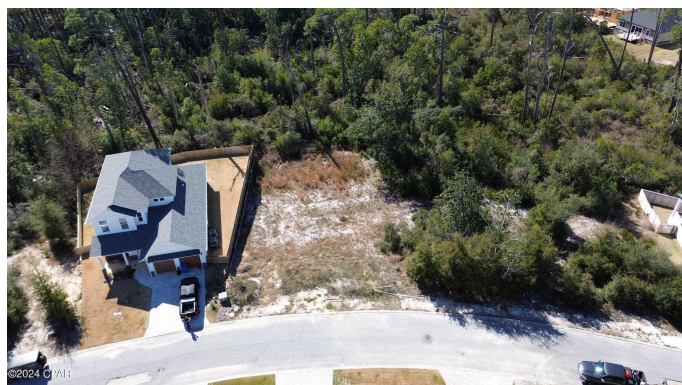

$125,000 - 3910 Magnolia Bluff Ln, PANAMA CITY BEACH

MLS® #943276

$125,000

Bedroom, Bathroom,
Residential Land on 0.00 Acres

Sanctuary Beach, PANAMA CITY BEACH, FL

Welcome to Sanctuary Beach, a gated community on Panama City Beach. This is a nice lot in a much sought after community, minutes from golfing, boating, Pier Park and of course the beaches! community features a swimming pool, very quiet and quaint, perfect for a family or just your dream home. call today to view this wonderful lot and build your home!

Essential Information

MLS® #	943276
Price	$125,000
Acres	0.00
Type	Residential Land
Sub-Type	Residential Land
Status	Active

Community Information

Address	3910 Magnolia Bluff Ln
Area	Bay County
Subdivision	Sanctuary Beach
City	PANAMA CITY BEACH
County	BAY
State	FL
Zip Code	32408

Amenities

Amenities	Gated Community, Picnic Area, Pool
Utilities	Electric Available, Public Sewer Available, Gas Available