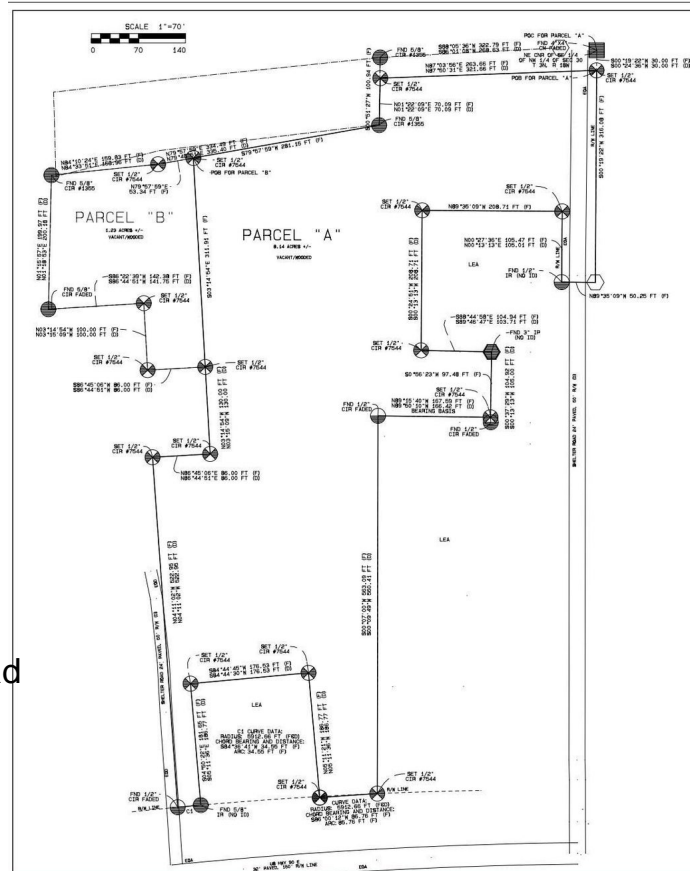

\$195,000 - 8.5 Ac Mcfarland Rd, DeFuniak Springs

MLS® #955187

\$195,000

Bedroom, Bathroom, 370,260 sqft
Residential Land on 8.50 Acres

McFarland Rd and Shelter Rd, DeFuniak Springs, FL

Excellent opportunity to own 8.5 acres with
HWY 90 frontage zoned rural residential!

Essential Information

MLS® #	955187
Price	\$195,000
Square Footage	370,260
Acres	8.50
Type	Residential Land
Sub-Type	Residential Land
Status	Active

Community Information

Address	8.5 Ac Mcfarland Rd
Area	North Walton County
Subdivision	McFarland Rd and Shelter Rd
City	DeFuniak Springs
County	WALTON
State	FL
Zip Code	32433