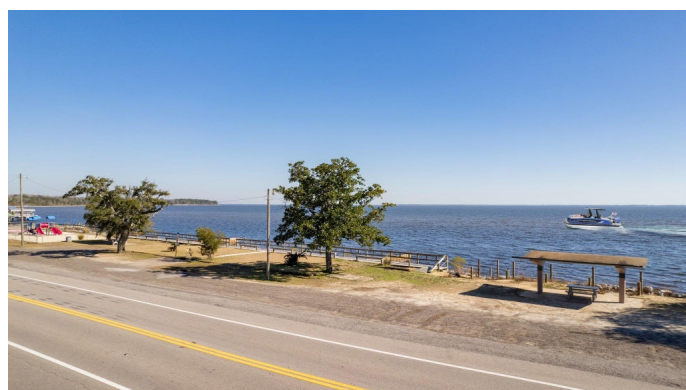

\$136,000 - Lot 29 W State Hwy 20, FREEPORT

MLS® #942255

\$136,000

Bedroom, Bathroom, 15,682 sqft
Residential Land on 0.36 Acres

MULLET CREEK, FREEPORT, FL

Incredible opportunity built on a beautiful Bay view Lot!! All the DEP approvals have been taken care of and everything is in place to allow for you to have forever. Choctawhatchee bay Views at a modest price. located just north of and on Highway 20 across from the boat Launch where you will be able to have your boat in the water in just a few of minutes. Click on the photos to discover the type of views you will enjoy daily. So ...don't delay and don't let this opportunity slip away!