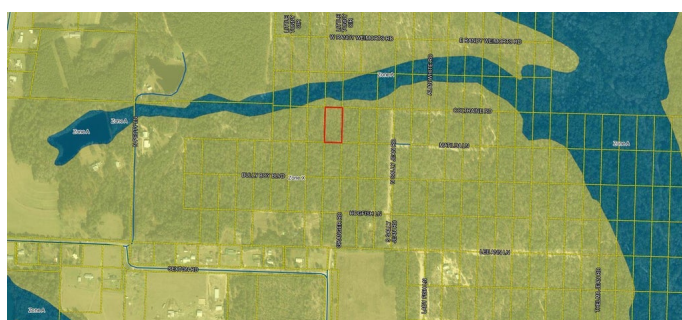

\$15,000 - Matilda Ln, DeFuniak Springs

MLS® #941569

\$15,000

Bedroom, Bathroom, 54,450 sqft
Residential Land on 1.25 Acres

Turkey Creek Woodlands, DeFuniak Springs, FL

1.25 acres of beautiful raw land in North Walton County. Located in high and dry flood zone X. This property is an easy commute to Destin, Crestview, Defuniak Springs, Santa Rosa Beach and about 50 minutes to the beautiful white sand beaches of the Emerald Coast. This is a great opportunity for someone looking to invest or develop a primary residence.