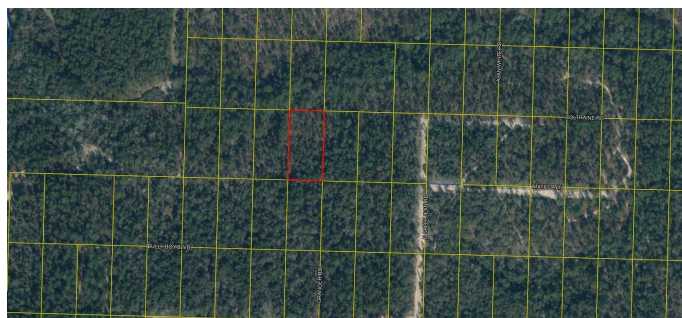

\$15,000 - Matilda Ln, DeFuniak Springs

MLS® #941569

\$15,000

Bedroom, Bathroom, 54,450 sqft
Residential Land on 1.25 Acres

Turkey Creek Woodlands, DeFuniak Springs, FL

1.25 acres of beautiful raw land in North Walton County. Located in high and dry flood zone X. This property is an easy commute to Destin, Crestview, Defuniak Springs, Santa Rosa Beach and about 50 minutes to the beautiful white sand beaches of the Emerald Coast. This is a great opportunity for someone looking to invest or develop a primary residence.

Community Information

| | |
|-------------|------------------------|
| Address | Matilda Ln |
| Area | North Walton County |
| Subdivision | Turkey Creek Woodlands |
| City | DeFuniak Springs |
| County | WALTON |
| State | FL |
| Zip Code | 32433 |