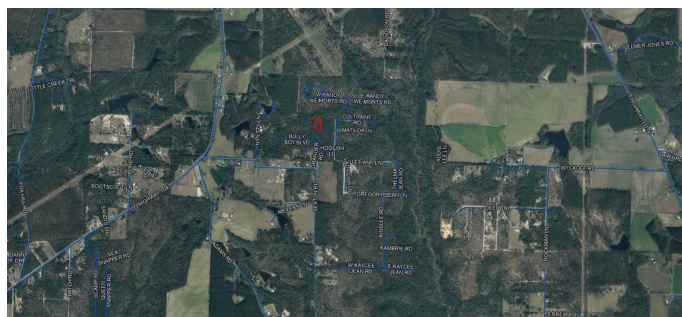

$15,000 - Matilda Ln, DeFuniak Springs

MLS® #941569

$15,000

Bedroom, Bathroom, 54,450 sqft
Residential Land on 1.25 Acres

Turkey Creek Woodlands, DeFuniak Springs, FL

1.25 acres of beautiful raw land in North Walton County. Located in high and dry flood zone X. This property is an easy commute to Destin, Crestview, Defuniak Springs, Santa Rosa Beach and about 50 minutes to the beautiful white sand beaches of the Emerald Coast. This is a great opportunity for someone looking to invest or develop a primary residence.

Essential Information

MLS® #	941569
Price	$15,000
Square Footage	54,450
Acres	1.25
Type	Residential Land
Sub-Type	Residential Land
Status	Active

Community Information

Address	Matilda Ln
Area	North Walton County
Subdivision	Turkey Creek Woodlands
City	DeFuniak Springs
County	WALTON
State	FL
Zip Code	32433

Amenities