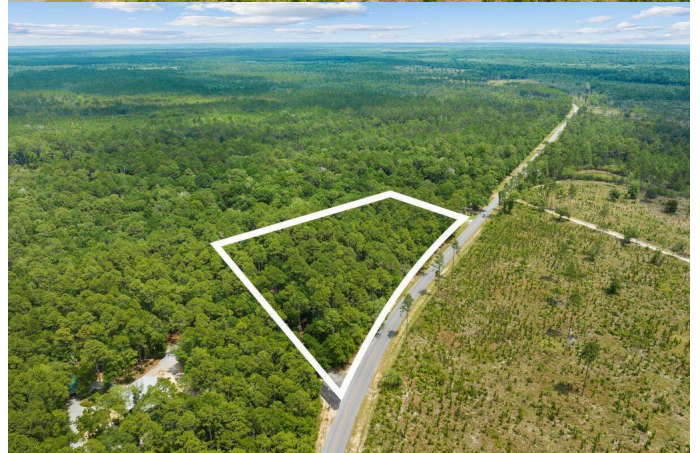

$249,500 - Xxx Co Hwy 3280, FREEPORT

MLS® #928896

$249,500

Bedroom, Bathroom, 114,127 sqft
Residential Land on 2.62 Acres

Black Creek, FREEPORT, FL

Enjoy 2.62 wooded acres one mile southeast of The Outpost and the boat ramp at Black Creek. Easy access to Grayton Beach State Park, just 16 miles away, and the U.S. Route 331 bridge, just seven miles away, make this an opportunity for serenity with close proximity to attractions, shopping and dining. Build to suit on this 2.62 acre lot on County Highway 3280 in Freeport, perfectly positioned outside of a flood zone with nearby water and sewer (no septic required). PARCEL ID ON LISTING IS FOR ORIGINAL LOT NOT PORTION BEING SOLD. This home site offers abundant privacy in a location with easy access to Highway 20. This property is being split from a larger lot where the owners created their own personal oasis just 25 minutes from the Gulf of Mexico.

Essential Information

MLS® #	928896
Price	$249,500
Square Footage	114,127
Acres	2.62
Type	Residential Land
Sub-Type	Residential Land
Status	Active

Community Information

Address Xxx Co Hwy 3280